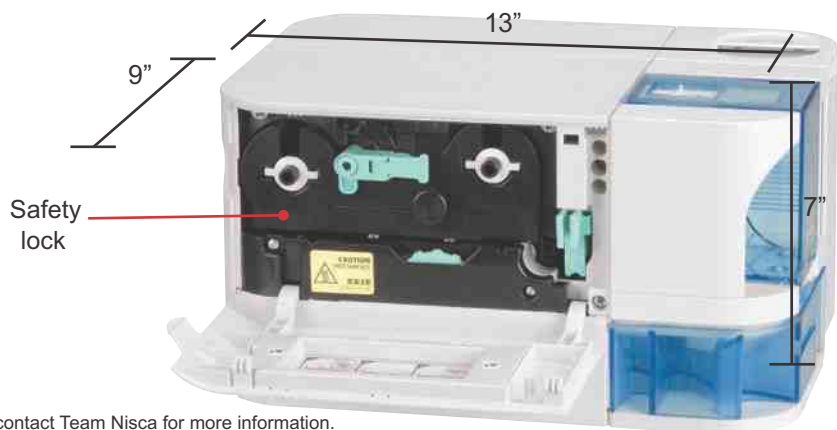

* Please contact Team Nisca for more information.

CARDTEC INDIA PVT LTD.,
#38/5-11, 2nd Floor, 1st Main Road, Industrial Suburb, Yeshwanthpur, Bangalore -560022.
Tel: (91) (80) - 23570036, 9731118504.
E-mail: mail@cardtec.biz website : www.cardtec.biz