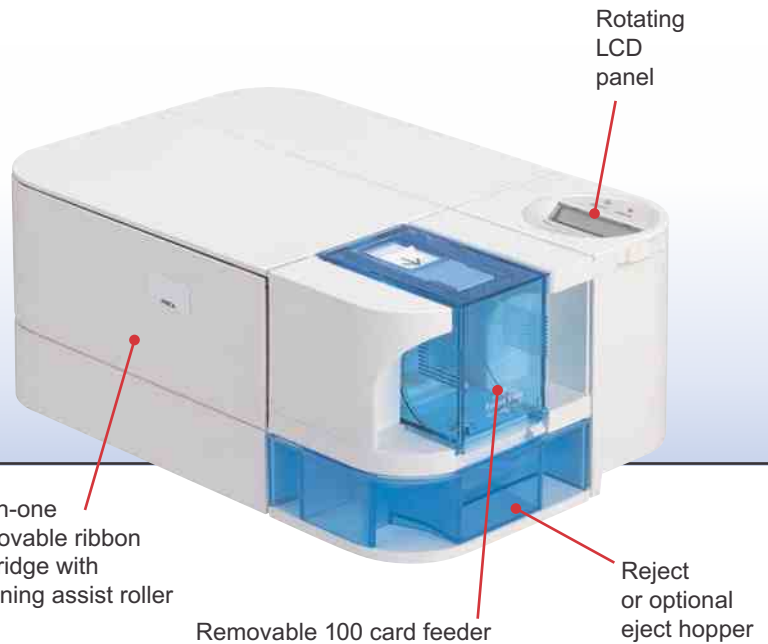

Nisca PR-C101

Out-Of-The-Box Solution

Nisca's quality and reliability now in an entry-level printer. The PR-C101 single sided printer provides a simple and affordable out-of-the-box solution for high quality high durability ID cards with low maintenance requirements.

The printer is small enough to fit into an office overhead bin or under a counter. Offering the first ever rotating LCD panel and optional front or back exit, the PR-C101 can be placed in any orientation to fit your office environment perfectly. The printer's ribbon cassette and cleaning roller unit is disposable.

The PR-C101 will come packaged with an entry level badging software application and offer an optional magnetic strip encoding. This basic professional solution is great for every small organization, including police, libraries, schools, clubs, casinos, and more.

PR-C101 BASIC SOLUTION

- Brilliant 24-bit color, 300 DPI edge to edge image
- Media thickness 30 mil
- Extremely small foot print and light weight (14lbs)
- Removable 100 cards feeder
- First ever rotating LCD panel to fit any office environment
- All-in-one ribbon cartridge with cleaning assist roller
- Includes entry-level software
- 2-Year hands-free warranty*
- 20,000 cards mean time between failure (MTBF)*
- USB 2.0 output
- Windows compatibility
- Other models available with magnetic and contactless smart card encoder