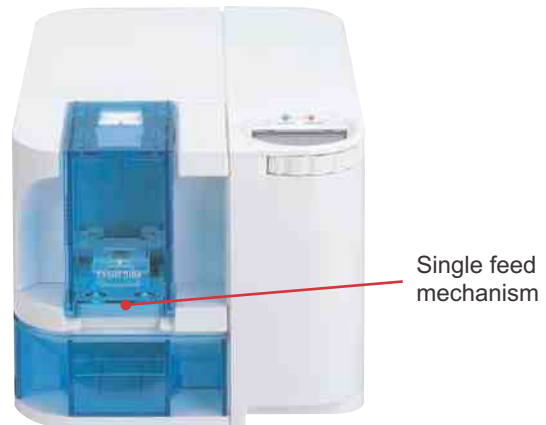

Nisca PR-C101

Out-Of-The-Box Solution

Nisca's quality and reliability now in an entry-level printer. The PR-C101 single sided printer provides a simple and affordable out-of-the-box solution for high quality high durability ID cards with low maintenance requirements.

The printer is small enough to fit into an office overhead bin or under a counter. Offering the first ever rotating LCD panel and optional front or back exit, the PR-C101 can be placed in any orientation to fit your office environment perfectly. The printer's ribbon cassette and cleaning roller unit is disposable.

The PR-C101 will come packaged with an entry level badging software application and offer an optional magnetic strip encoding. This basic professional solution is great for every small organization, including police, libraries, schools, clubs, casinos, and more.

PR-C101 BASIC SOLUTION

- Brilliant 24-bit color, 300 DPI edge to edge image
- Media thickness 30 mil
- Extremely small foot print and light weight (14lbs)
- Removable 100 cards feeder
- First ever rotating LCD panel to fit any office environment
- All-in-one ribbon cartridge with cleaning assist roller
- Includes entry-level software
- 2-Year hands-free warranty*
- 20,000 cards mean time between failure (MTBF)*
- USB 2.0 output
- Windows compatibility
- Other models available with magnetic and contactless smart card encoder